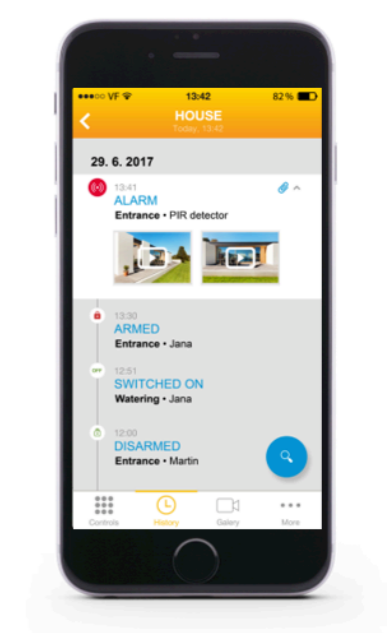

Wireless Smart sockets for additional security

JA-161N-PLUG

JA-160N-PLUG

CMS - Central Monitoring System or ARC

Alarm Receiving Centre / MyJABLOTRON Online application

It will be our pleasure to present you our tailor made CMS solutions and correlated services

Alarm receiving center / ARC (CMS)

MyJABLOTRON - System is accessible from anywhere

My**JABLOTRON**

LIVESTREAM

Instant control of the situation

Access to the video timeline

Video sequence shown with the event in the log