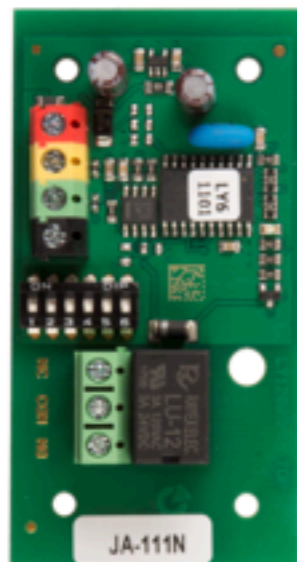

Covers for sirens

Programable Outputs - Smart Automation modules

PG

Automation moduls, Power / Signal relays for controlling of electrical appliances

JB-111N
JA-151N

JB-110N
JA-150N

JA-110N-DIN
AC-160-DIN

AC-160-C