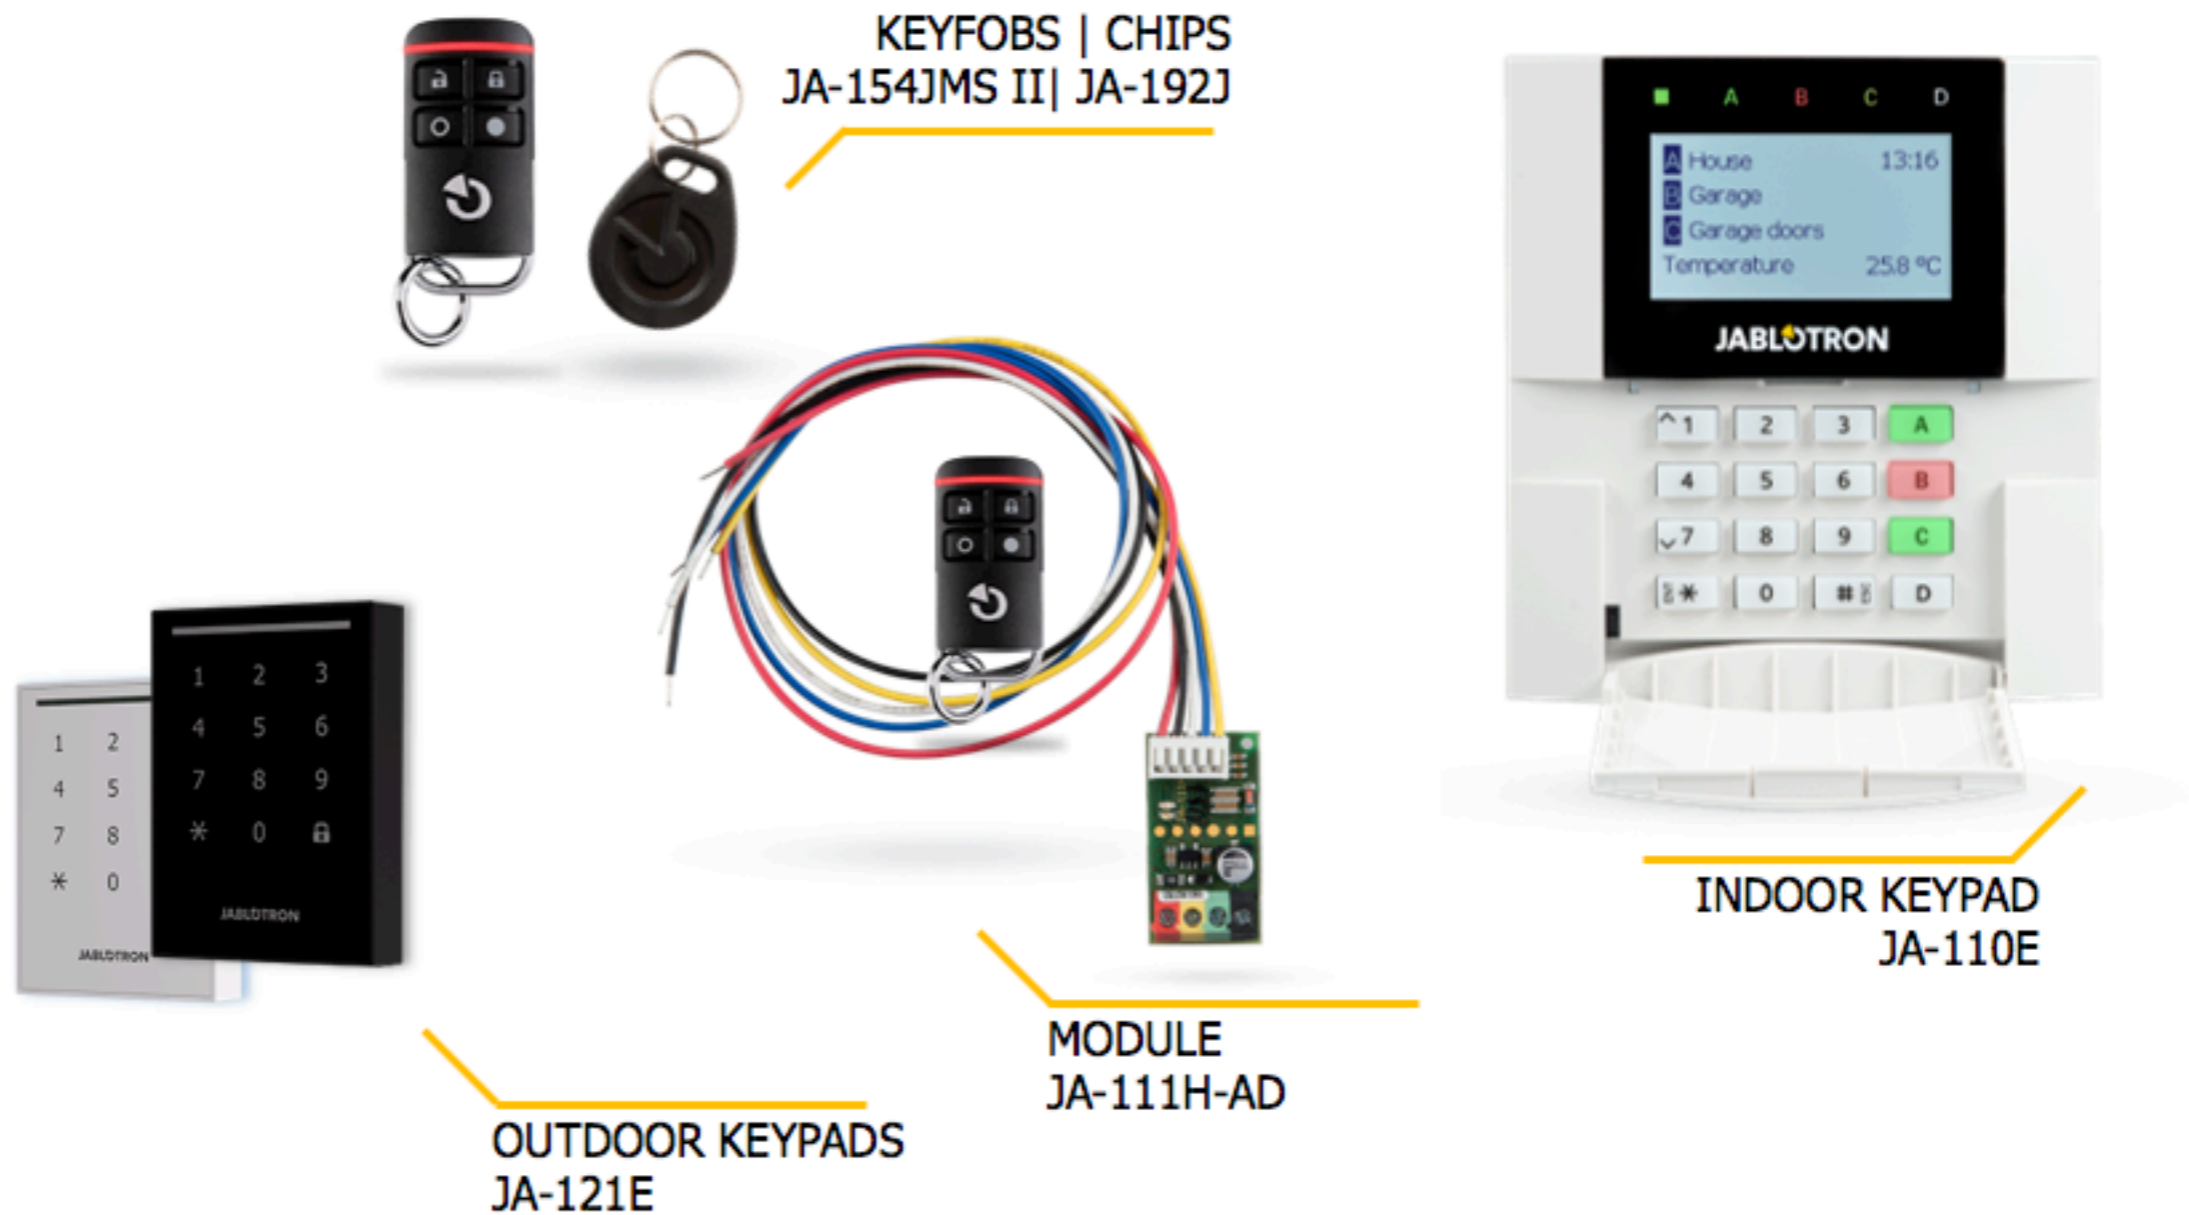

WHITE

ANTHRACITE

GRAY

Outdoor keypads, RFID, remote controls, keypad for JA-100K control panel

Wireless and wired Panic/emergency buttons

INPUTS

Types of protection

Sabotage
/ tamper protection

Interior
protection

Perimeter
protection

Outdoor
protection

Environmental
protection

Interior
protection

Various motion detectors, combination with glass-break detection, ceiling 360° detection

JA-110P
JA-150P