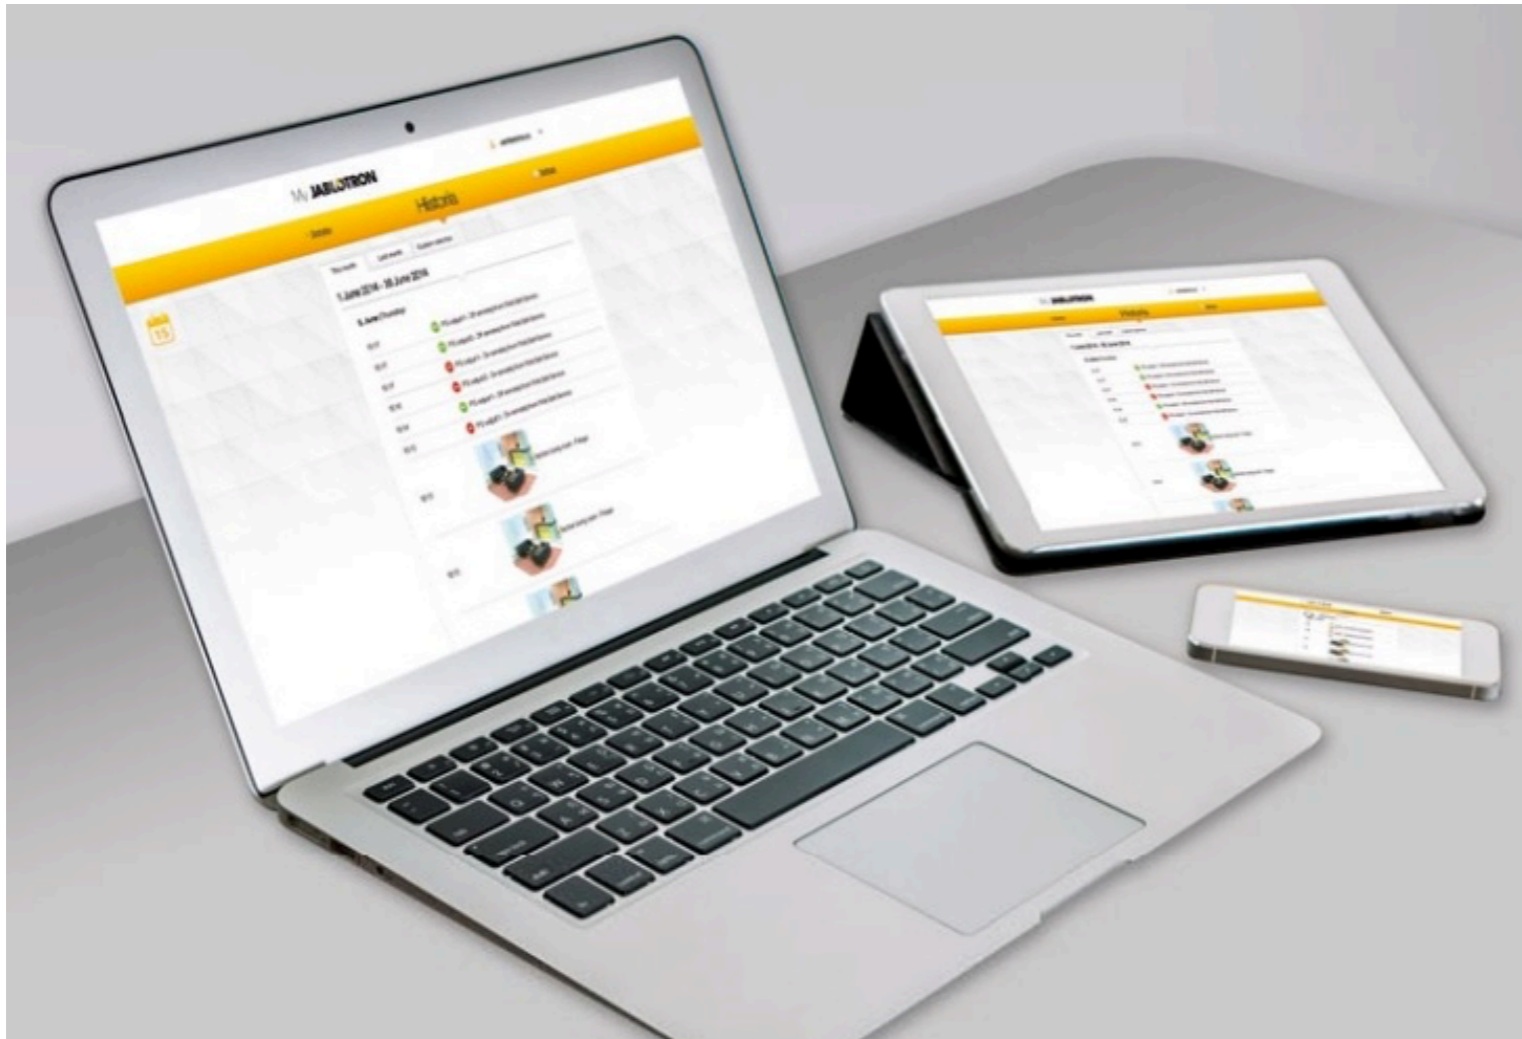

Alarm receiving center / ARC (CMS)

MyJABLOTRON - System is accessible from anywhere

My**JABLOTRON**

LIVESTREAM

Instant control of the situation

Access to the video timeline

Video sequence shown with the event in the log